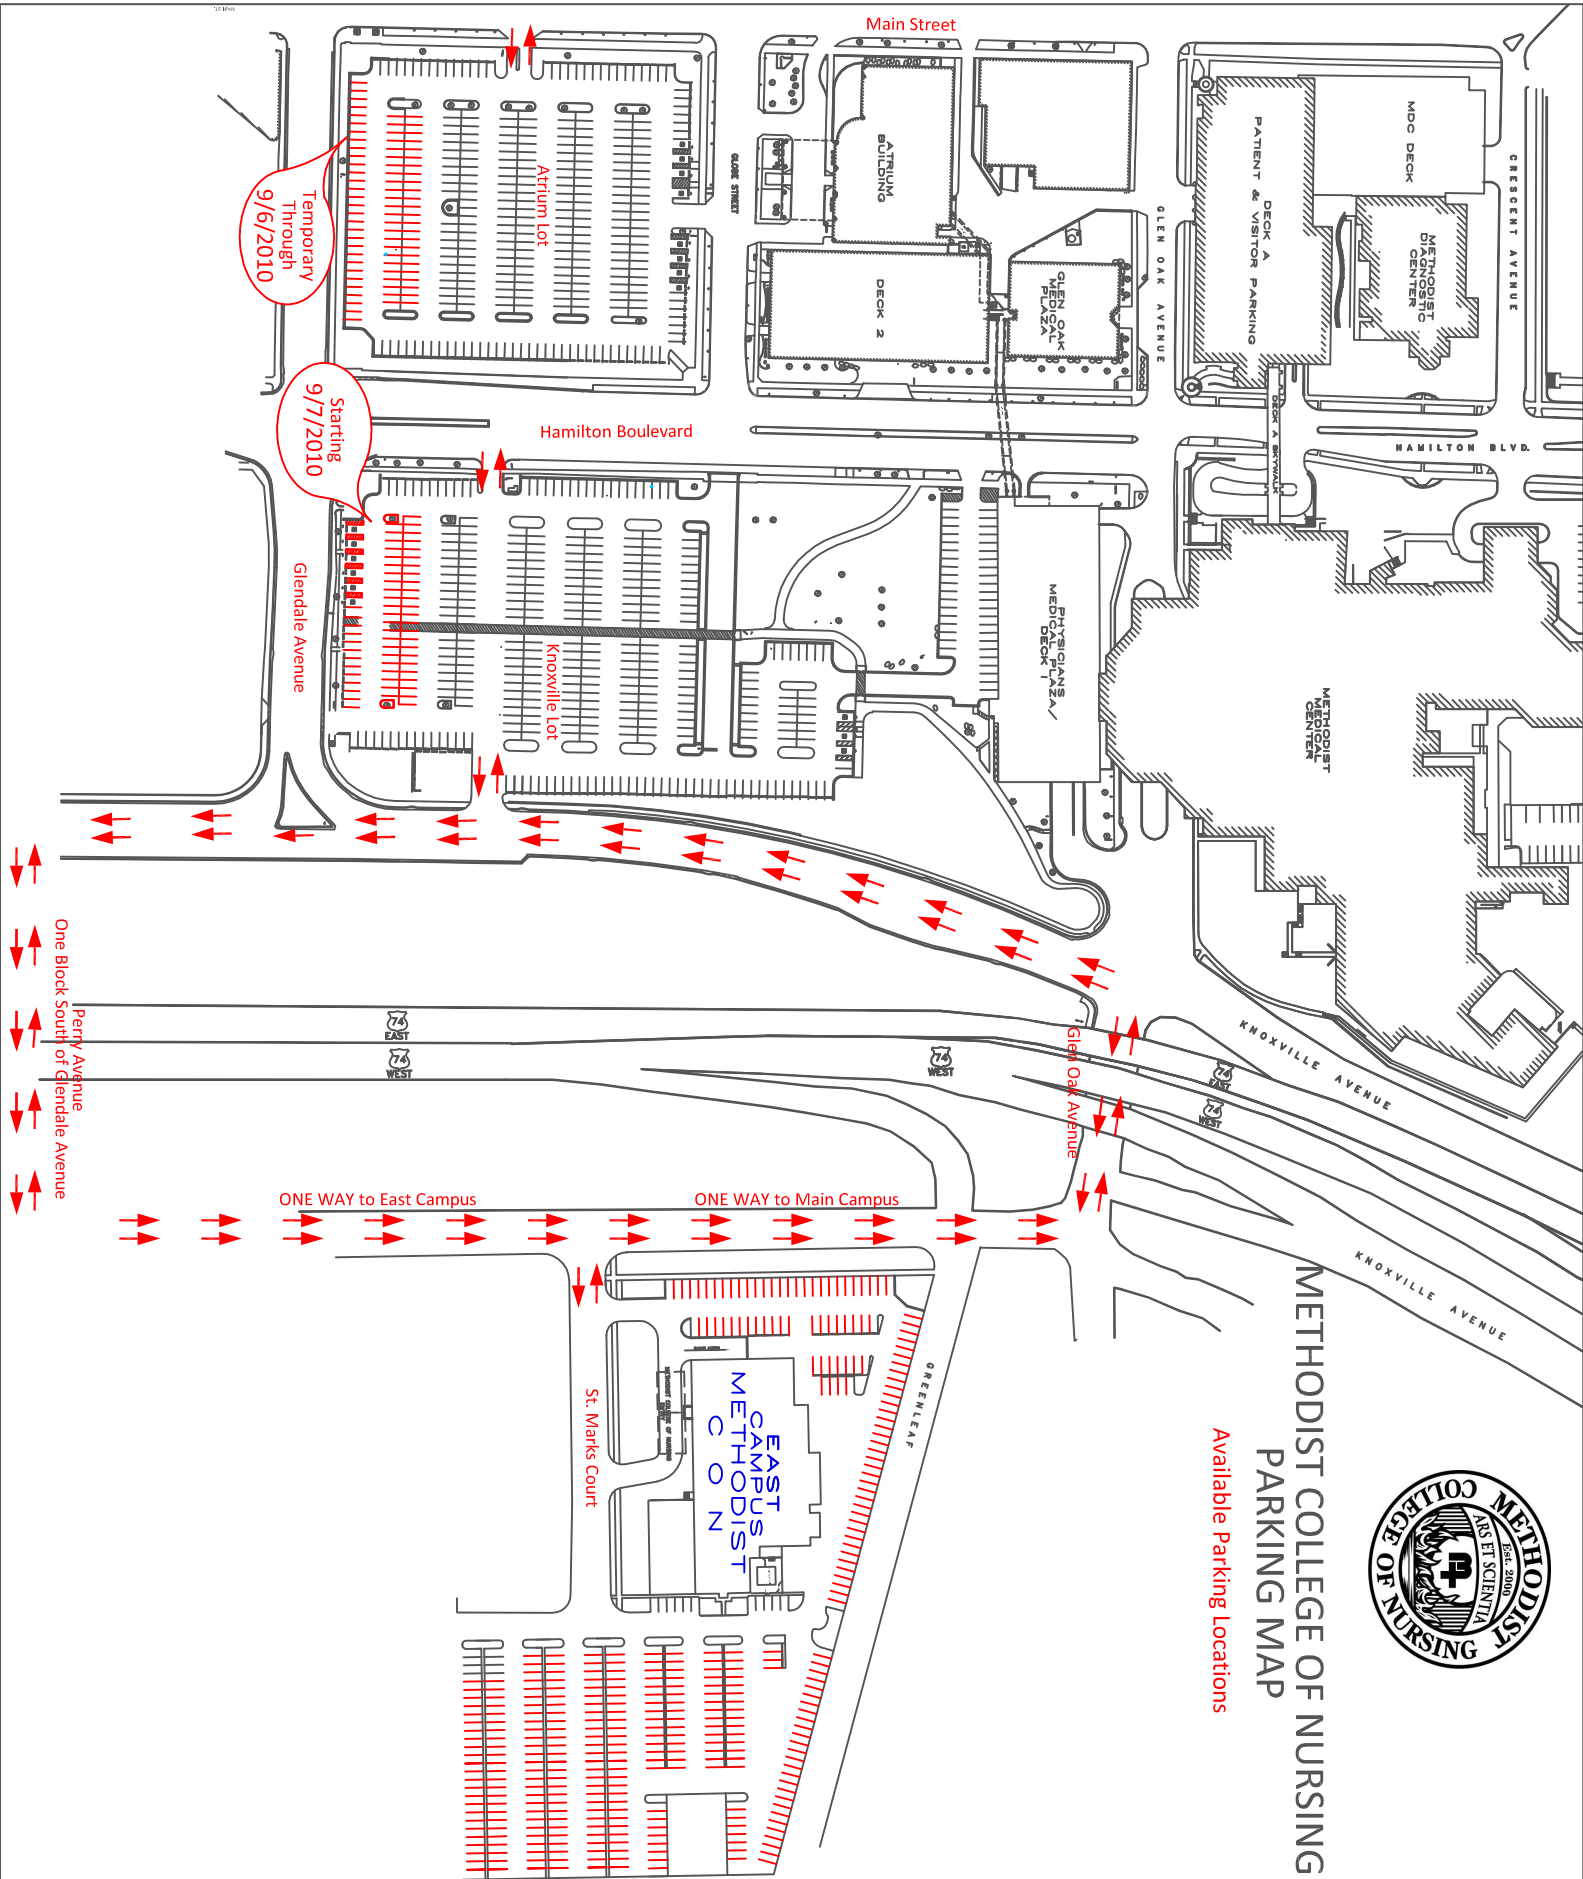

METHODIST COLLEGE OF NURSING PARKING MAP

Available Parking Locations

Temporary Through 9/6/2010

Starting 9/7/2010

Perry Avenue
One Block South of Glendale Avenue

ONE WAY to East Campus

ONE WAY to Main Campus